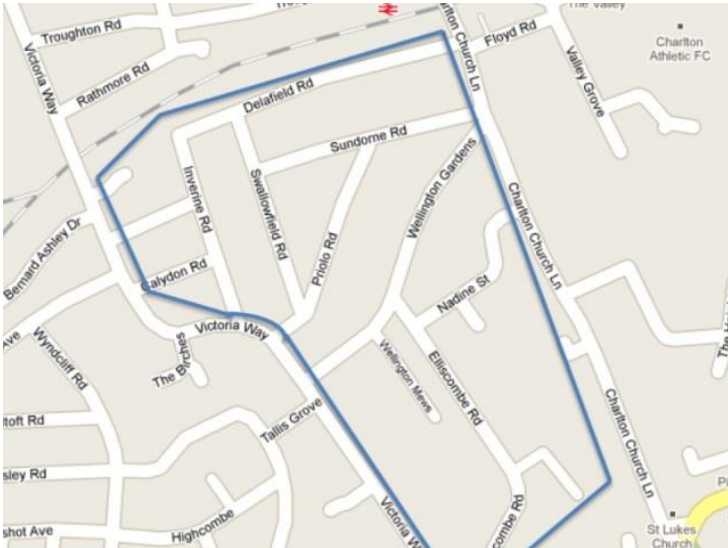

# Charlton Central Residents Association (CCRA)

: Calydon, Coombe Lodge, Elliscombe, Delafield, Frank Burton Close, Fossdene, Gollogly Terrace, Inverine, Nadine, Priolo, Sundorne , Swallowfield and Wellington Gardens:.